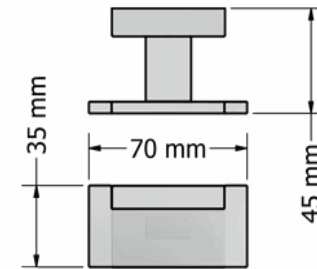

Technical Sheet

Finishing : Chrome
Metal : Brass

KATSIERIS BROS S.A.

Industry Bathroom accessories, Design & Manufacturing, Koropi Industrial Region, Loc: Poka 194 00, Koropi P.O. 27. Athens-Greece T:+30 210 6627 500, F:+30 210 6626 830
info@sanco.gr, www.sanco.gr

Environmental Management System
EAOT EN ISO 14001:2004
Cert. No 144/1/2010