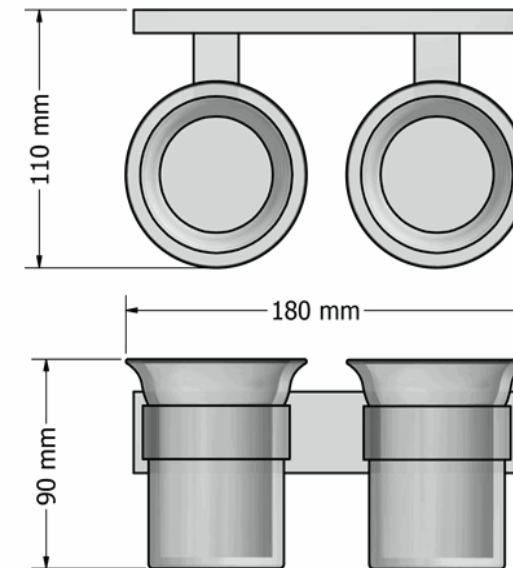

Technical Sheet

Finishing : Chrome
Metal : Brass

KATSIERIS BROS S.A.

Industry Bathroom accessories, Design & Manufacturing, Koropi Industrial Region, Loc: Poka 194 00, Koropi P.O. 27. Athens-Greece T:+30 210 6627 500, F:+30 210 6626 830
info@sanco.gr, www.sanco.gr

Environmental Management System
EAOT EN ISO 14001:2004
Cert. No 144/1/2010