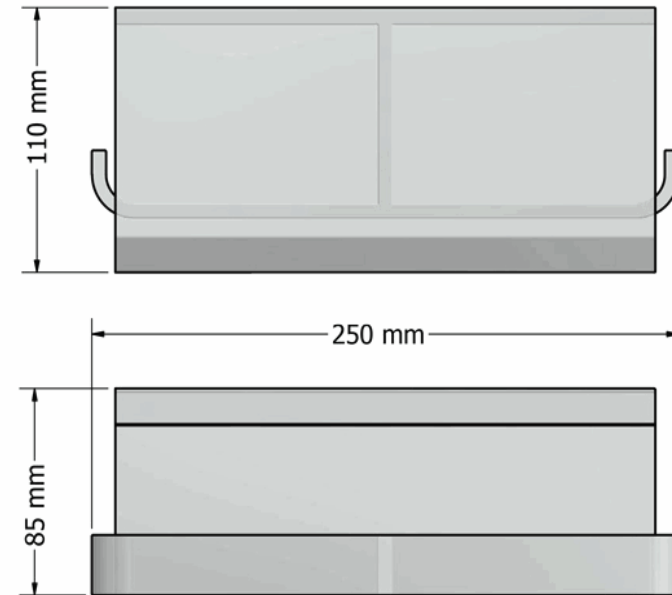

Technical Sheet

Finishing : Chrome
Metal : Brass

KATSIERIS BROS S.A.

Industry Bathroom accessories, Design & Manufacturing, Koropi Industrial Region, Loc: Poka 194 00, Koropi P.O. 27. Athens-Greece T:+30 210 6627 500, F:+30 210 6626 830
info@sanco.gr, www.sanco.gr

Environmental Management System
EAOT EN ISO 14001:2004
Cert. No 144/1/2010