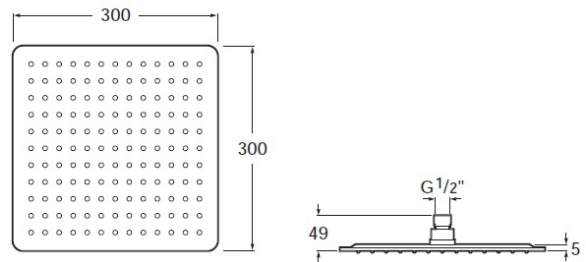

RAINDREAM

Extraslim metallic shower head for ceiling or wall installation. Support kit / arm not included.

DIMENSIONS

Length 300 mm
Width 300 mm

COLOURS AND FINISHES

TECHNICAL DRAWINGS

FEATURES

- Finish: Chrome
- Installation place: Ceiling, Wall
- Number of functions: 1
- Number of ways: 1
- Shower arm: Not included
- Shower head length (mm): 300
- Shower head shape: Square
- Shower head width (mm): 300

Easyclean ®

Function types
Function types: Rain

COMPATIBLE WITH

Straight wall arm for shower head

5B0150C00

Straight wall arm for shower head

5B0250C00

Straight wall arm for shower head