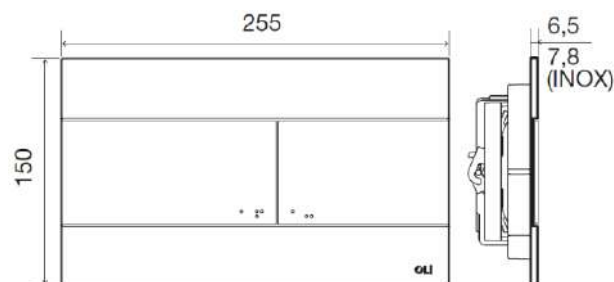

Technical Sheet

SLIM

Product Identification

| | |
|---------------|-----------------------|
| 659041 | SLIM White |
| 659044 | SLIM Polished chrome |
| 659046 | SLIM Matt chrome |
| 659055 | SLIM Black soft touch |
| 010216 | SLIM Grey soft touch |
| 154962 | SLIM Gold plated |
| 057141 | SLIM Inox |

Definition and Application

- Mechanic control plate for OLI in-wall cisterns with Braille sinaletic

Technical Features

- Dual flush with Braille sinaletic
- ABS control plate
- Actuation force <20N
- Dimensions: 255 X 150 mm
- Soft Touch finishing available
- Inox finishing available
- 6,5mm thickness