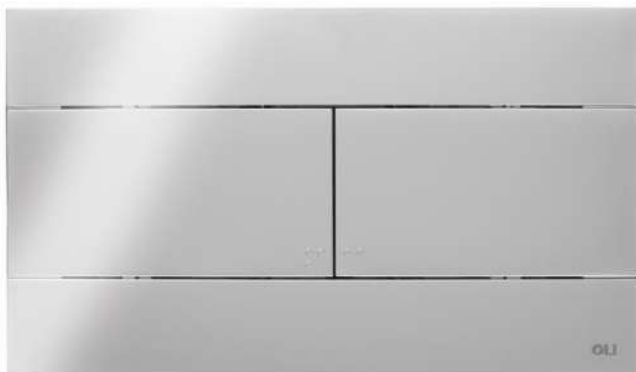

Technical Sheet

SLIM

Product Identification

| | |
|---------------|-----------------------|
| 659041 | SLIM White |
| 659044 | SLIM Polished chrome |
| 659046 | SLIM Matt chrome |
| 659055 | SLIM Black soft touch |
| 010216 | SLIM Grey soft touch |
| 154962 | SLIM Gold plated |
| 057141 | SLIM Inox |

Definition and Application

- Mechanic control plate for OLI in-wall cisterns with Braille sinaletic

Technical Features

- Dual flush with Braille sinaletic
- ABS control plate
- Actuation force <20N
- Dimensions: 255 X 150 mm
- Soft Touch finishing available
- Inox finishing available
- 6,5mm thickness