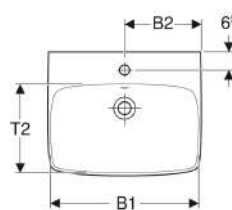

Geberit Selnova Square washbasin

Example image

- Can be installed with a washbasin cabinet

Characteristics

- Can be combined with half pedestal
- Can be combined with full pedestal

Technical data

Product material | Vitreous china

Scope of delivery

- Washbasin

Art. no.	Colour / surface	Tap hole	Overflow	B	B1	B2	Cabinet width	H	H1	T	T1	T2
500.290.01.1	white	centred	visible	55 cm	47.5 cm	27 cm	46.4 cm	17.5 cm	12.5 cm	44 cm	20 cm	29 cm
500.291.01.1	white	without	visible	55 cm	47.5 cm	27 cm	46.4 cm	17.5 cm	12.5 cm	44 cm	20 cm	29 cm
500.300.01.1	white	centred	visible	60 cm	54.5 cm	29.5 cm	49.3 cm	18 cm	13 cm	46 cm	20 cm	30.5 cm
500.299.01.1	white	centred	visible	65 cm	61 cm	32 cm	54.4 cm	18 cm	13 cm	48 cm	21 cm	32 cm

Accessories

- Geberit bottle trap with dip tube for washbasin, horizontal outlet
- Geberit fastening material for washbasin

- Geberit Selnova Square full pedestal only for washbasins 55–60 cm
- Geberit Selnova full pedestal only for washbasins 65 cm