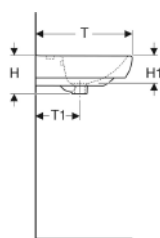

Geberit Selnova Square washbasin

Example image

- Can be installed with a washbasin cabinet

Characteristics

- Can be combined with half pedestal
- Can be combined with full pedestal

Technical data

Product material | Vitreous china

Scope of delivery

- Washbasin

Art. no.	Colour / surface	Tap hole	Overflow	B	B1	B2	Cabinet width	H	H1	T	T1	T2
500.290.01.1	white	centred	visible	55 cm	47.5 cm	27 cm	46.4 cm	17.5 cm	12.5 cm	44 cm	20 cm	29 cm
500.291.01.1	white	without	visible	55 cm	47.5 cm	27 cm	46.4 cm	17.5 cm	12.5 cm	44 cm	20 cm	29 cm
500.300.01.1	white	centred	visible	60 cm	54.5 cm	29.5 cm	49.3 cm	18 cm	13 cm	46 cm	20 cm	30.5 cm
500.299.01.1	white	centred	visible	65 cm	61 cm	32 cm	54.4 cm	18 cm	13 cm	48 cm	21 cm	32 cm

Accessories

- Geberit bottle trap with dip tube for washbasin, horizontal outlet
- Geberit fastening material for washbasin

- Geberit Selnova Square full pedestal only for washbasins 55–60 cm
- Geberit Selnova full pedestal only for washbasins 65 cm