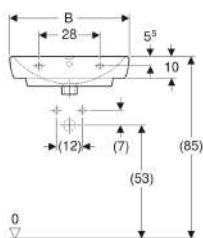

Geberit Selnova Square washbasin

Example image

- Can be installed with a washbasin cabinet

Characteristics

- Can be combined with half pedestal
- Can be combined with full pedestal

Technical data

Product material | Vitreous china

Scope of delivery

- Washbasin

Art. no.	Colour / surface	Tap hole	Overflow	B	B1	B2	Cabinet width	H	H1	T	T1	T2
500.290.01.1	white	centred	visible	55 cm	47.5 cm	27 cm	46.4 cm	17.5 cm	12.5 cm	44 cm	20 cm	29 cm
500.291.01.1	white	without	visible	55 cm	47.5 cm	27 cm	46.4 cm	17.5 cm	12.5 cm	44 cm	20 cm	29 cm
500.300.01.1	white	centred	visible	60 cm	54.5 cm	29.5 cm	49.3 cm	18 cm	13 cm	46 cm	20 cm	30.5 cm
500.299.01.1	white	centred	visible	65 cm	61 cm	32 cm	54.4 cm	18 cm	13 cm	48 cm	21 cm	32 cm

Accessories

- Geberit bottle trap with dip tube for washbasin, horizontal outlet
- Geberit fastening material for washbasin

- Geberit Selnova Square full pedestal only for washbasins 55–60 cm
- Geberit Selnova full pedestal only for washbasins 65 cm