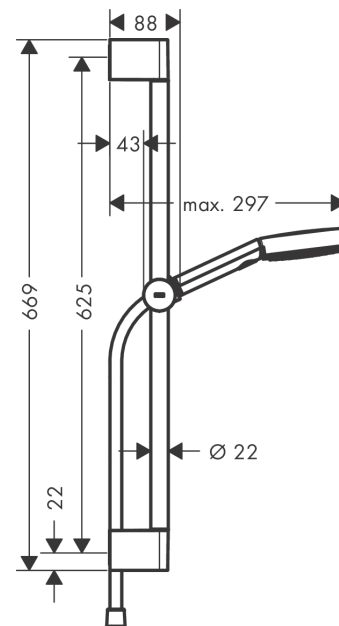

Pulsify Select S

Shower set 105 3jet Relaxation EcoSmart with shower bar 65 cm

Finish: **Matt Black** Article Number: **24161670**

Description

product features

- consists of: hand shower, slider, shower bar, shower hose
- shower head size: 105 mm
- spray type: PowderRain, IntenseRain, Massage spray
- convenient spray selection via Select button
- maximum flow rate at 3 bar: 8,2 l/min
- minimum flow pressure: 1,2 bar
- height-adjustable slider with locking push-button slider
- hand shower holder made of plastic/metal
- wall mounting: screw fastening
- wall supports made of plastic
- profile pipe: round
- pipe length: 669 mm
- shower bar diameter: 22 mm
- drilling distance 625 mm
- shower hose with conical nut on both ends
- pivot connector prevents hose from tangling

Technology

Design awards

reddot winner 2021

Product image

Scale drawing

Pulsify Select S

Shower set 105 3jet Relaxation EcoSmart with shower bar 65 cm

Finish: Matt Black Article Number: 24161670

Flowchart

The consumption was measured in combination with the appropriate fittings (thermosta/mixer/ in-wall valve) to reflect actual application in practice.

Pulsify Select S
Shower set 105 3jet Relaxation EcoSmart with shower bar 65 cm
 Finish: **Matt Black** Article Number: **24161670**

Exploded Drawing

Year of production: >06/21

Pulsify Select S
Shower set 105 3jet Relaxation EcoSmart with shower bar 65 cm
 Finish: **Matt Black** Article Number: **24161670**

Spare part list

Year of production: >06/21