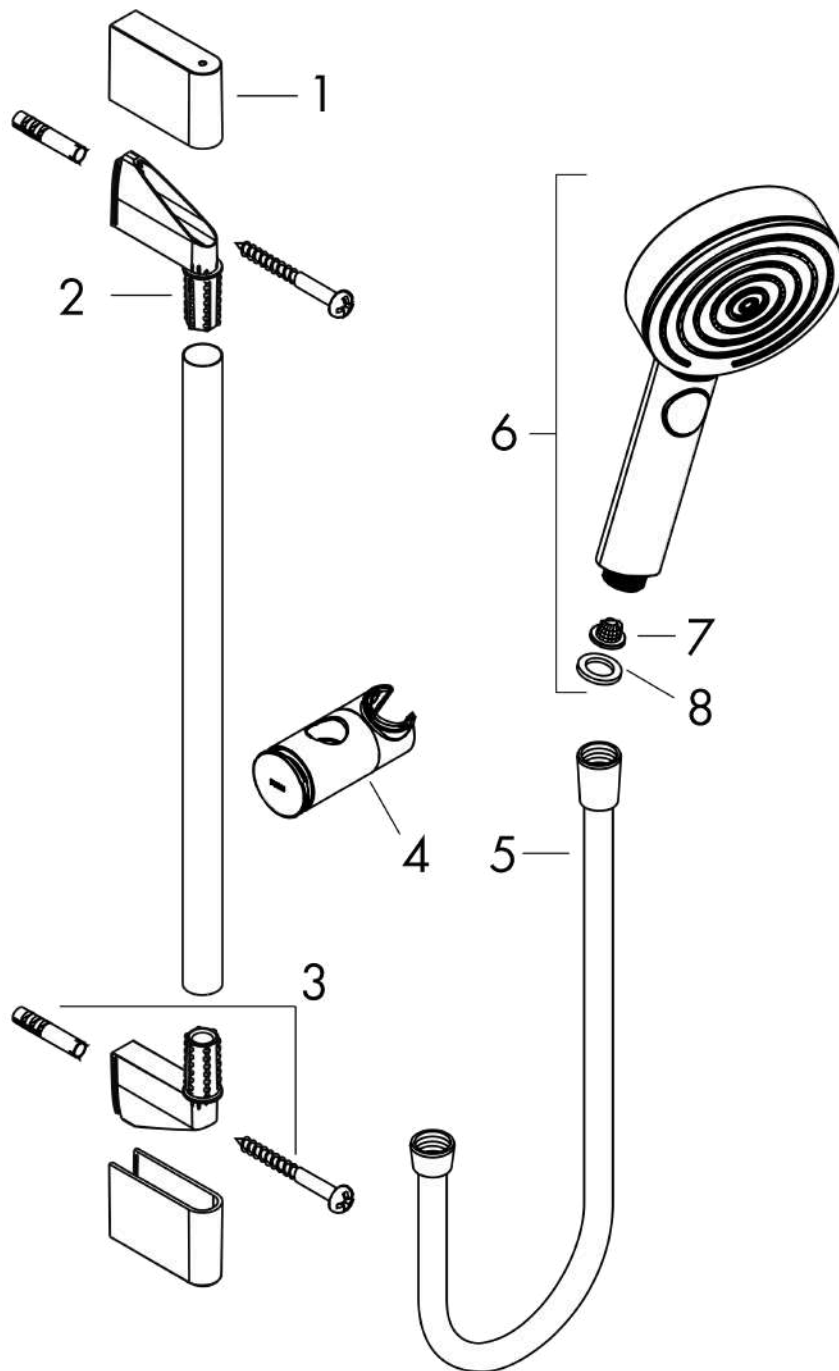

Pulsify Select S

Shower set 105 3jet Relaxation EcoSmart with shower bar 65 cm

Finish: **Matt Black** Article Number: **24161670**

Description

product features

- consists of: hand shower, slider, shower bar, shower hose
- shower head size: 105 mm
- spray type: PowderRain, IntenseRain, Massage spray
- convenient spray selection via Select button
- maximum flow rate at 3 bar: 8,2 l/min
- minimum flow pressure: 1,2 bar
- height-adjustable slider with locking push-button slider
- hand shower holder made of plastic/metal
- wall mounting: screw fastening
- wall supports made of plastic
- profile pipe: round
- pipe length: 669 mm
- shower bar diameter: 22 mm
- drilling distance 625 mm
- shower hose with conical nut on both ends
- pivot connector prevents hose from tangling

Technology

Design awards

reddot winner 2021

Product image

Scale drawing

Pulsify Select S

Shower set 105 3jet Relaxation EcoSmart with shower bar 65 cm

Finish: Matt Black Article Number: 24161670

Flowchart

The consumption was measured in combination with the appropriate fittings (thermosta/mixer/ in-wall valve) to reflect actual application in practice.

Pulsify Select S
Shower set 105 3jet Relaxation EcoSmart with shower bar 65 cm
 Finish: **Matt Black** Article Number: **24161670**

Exploded Drawing

Year of production: >06/21

Pulsify Select S
Shower set 105 3jet Relaxation EcoSmart with shower bar 65 cm
 Finish: **Matt Black** Article Number: **24161670**

Spare part list

Year of production: >06/21