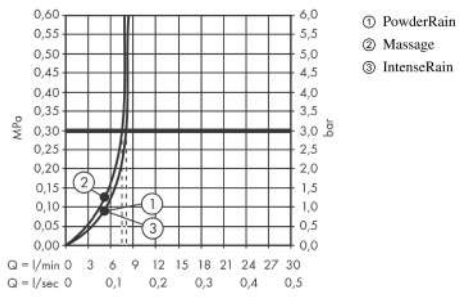

Pulsify Select S

Shower set 105 3jet Relaxation EcoSmart with shower bar 65 cm

Finish: **Matt Black** Article Number: **24161670**

Description

product features

- consists of: hand shower, slider, shower bar, shower hose
- shower head size: 105 mm
- spray type: PowderRain, IntenseRain, Massage spray
- convenient spray selection via Select button
- maximum flow rate at 3 bar: 8,2 l/min
- minimum flow pressure: 1,2 bar
- height-adjustable slider with locking push-button slider
- hand shower holder made of plastic/metal
- wall mounting: screw fastening
- wall supports made of plastic
- profile pipe: round
- pipe length: 669 mm
- shower bar diameter: 22 mm
- drilling distance 625 mm
- shower hose with conical nut on both ends
- pivot connector prevents hose from tangling

Technology

Design awards

reddot winner 2021

Product image

Scale drawing

Pulsify Select S

Shower set 105 3jet Relaxation EcoSmart with shower bar 65 cm

Finish: Matt Black Article Number: 24161670

Flowchart

The consumption was measured in combination with the appropriate fittings (thermosta/mixer/ in-wall valve) to reflect actual application in practice.

Pulsify Select S
Shower set 105 3jet Relaxation EcoSmart with shower bar 65 cm
 Finish: **Matt Black** Article Number: **24161670**