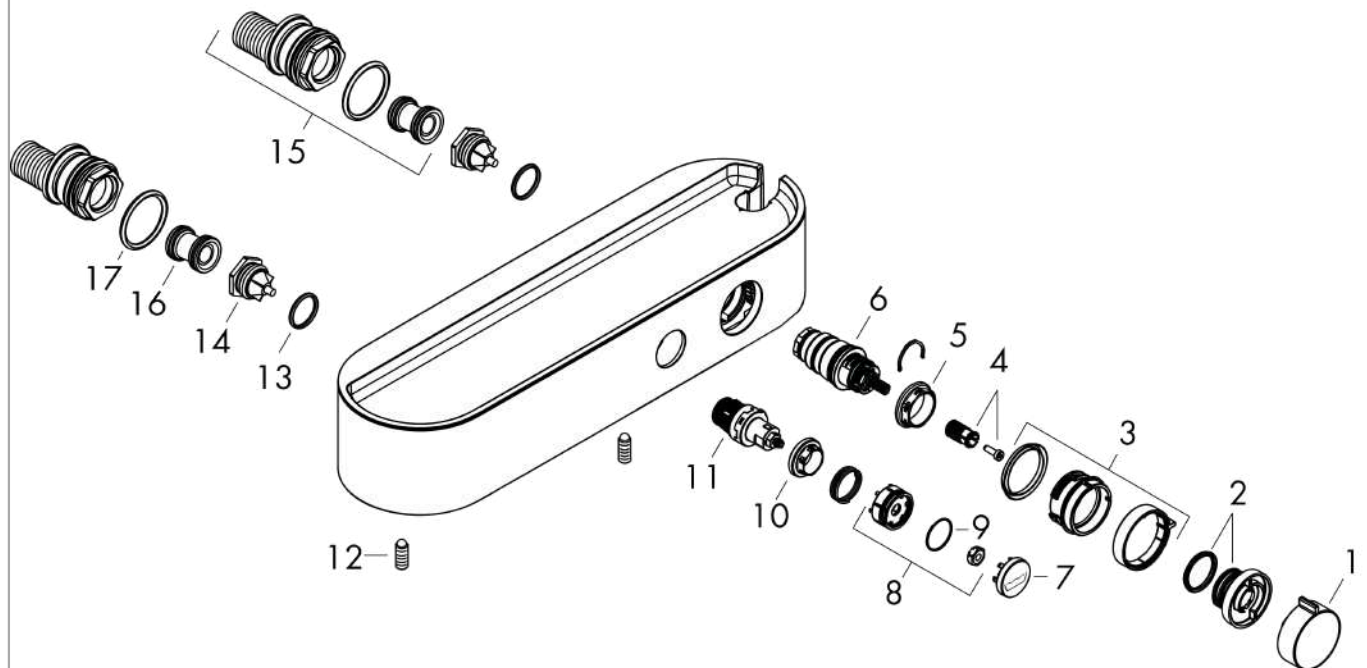

ShowerTablet Select
Shower thermostat 400 for exposed installation
Finish: **Matt Black** Article Number: **24360670**

Exploded Drawing

Year of production: >10/21

ShowerTablet Select
Shower thermostat 400 for exposed installation
Finish: **Matt Black** Article Number: **24360670**

Spare part list

Year of production: >10/21

Pos.	Description	Article Number	PC	PU
1	handle	94403670	59	1
2	safety set	94404000	9	1
3	handle	94405670	57	1
4	handle fixing set	92136000	6	1
5	nut	98368000	4	1
6	thermostat cartridge	98282000	14	1
7	spring with sleeve	92340000	4	1
8	set of symbols	98367670	60	1
9	O-ring 20x1	98140000	1	1
10	nut	98913000	6	1
11	shut off unit	95758000	14	1
12	hollow set screw M6x16 including o-ring 29x3	98372000	3	1
13	O-ring 17x2	98199000	1	1
14	non return valve (pressure-resistant up to 2 MPa)	95773000	8	1
15	set of S-unions	95772000	13	1
16	noise reduction	96429000	2	1
17	O-ring 29x3	98371000	2	1
a	cartridge for exchanged connections	92373000	18	1