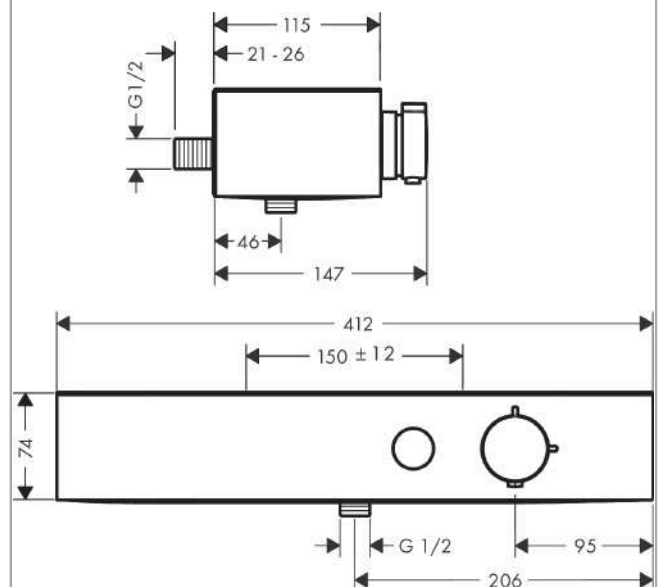

Scale drawing