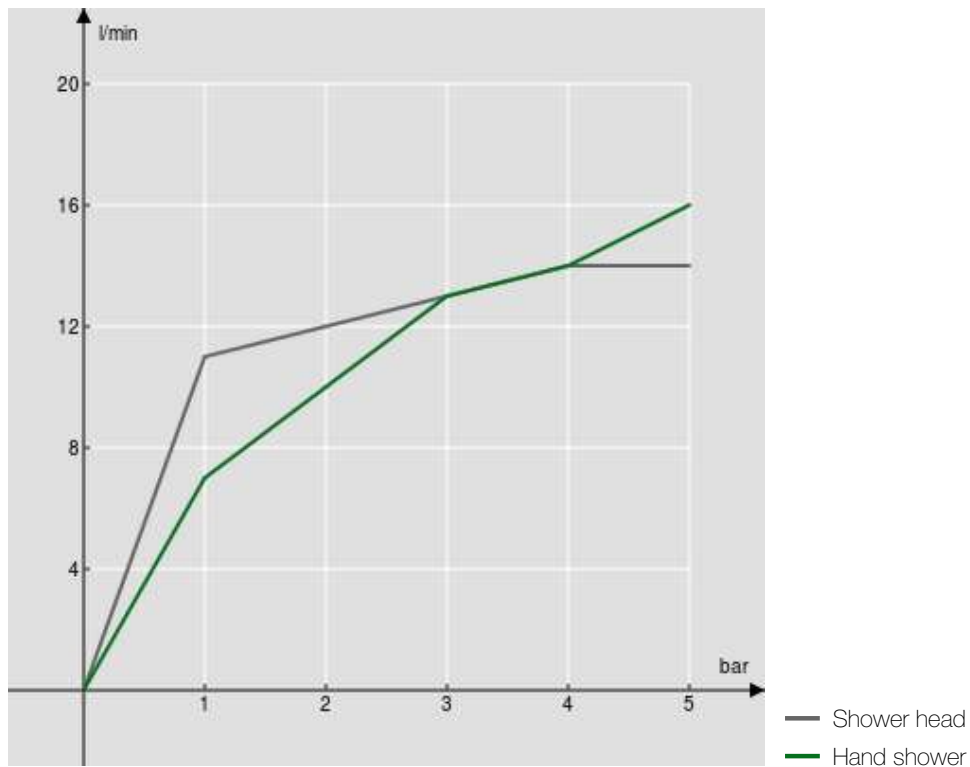

SPECIFICATIONS

External thermostatic mixer

Chrome

38° C safety cut-out

Swivel shower head 400 x 270 mm

Glass shelf

Fixed hand shower support

3-jet hand shower and 150 cm hose

Cartridge spare filters included in the package

Packaging: 117 x 42 x 8,5 cm / 0,041769 m³ / 14,8 kg

FLOW RATE DIAGRAM: HOT/COLD WATER

FLOW RATE DIAGRAM: MIXED WATER