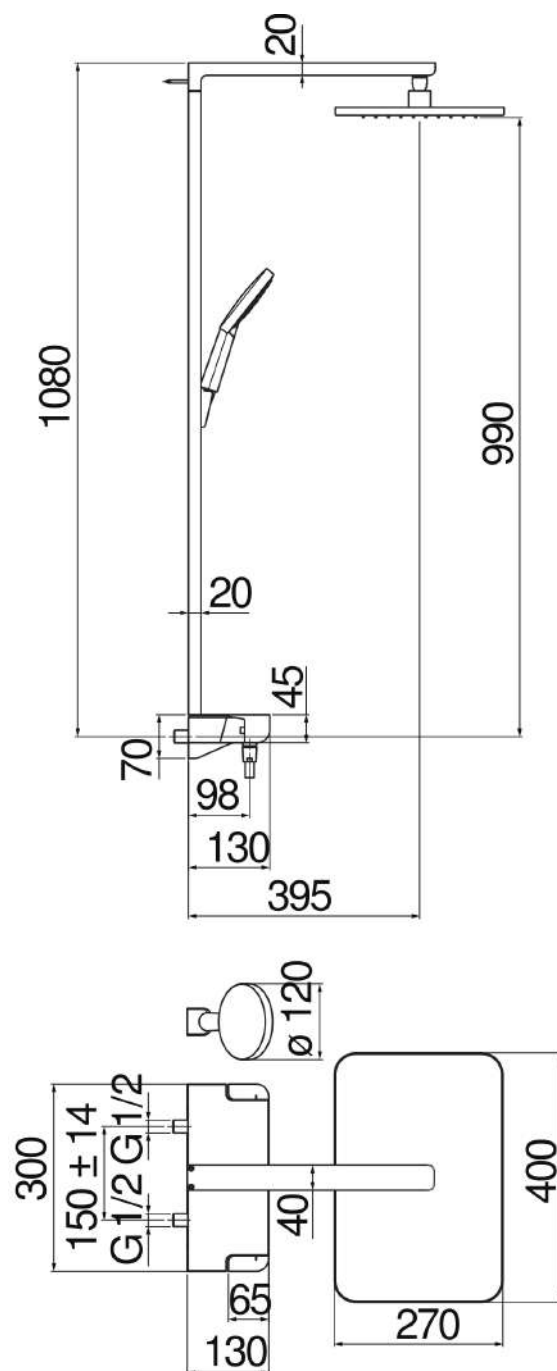

SPECIFICATIONS

External thermostatic mixer

Chrome

38° C safety cut-out

Swivel shower head 400 x 270 mm

Glass shelf

Fixed hand shower support

3-jet hand shower and 150 cm hose

Cartridge spare filters included in the package

Packaging: 117 x 42 x 8,5 cm / 0,041769 m³ / 14,8 kg

FLOW RATE DIAGRAM: HOT/COLD WATER

FLOW RATE DIAGRAM: MIXED WATER