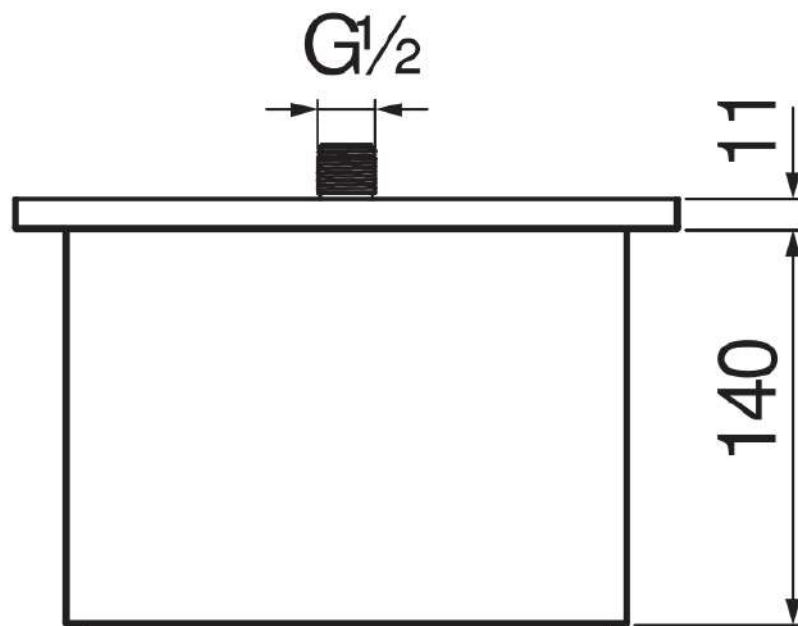

SPECIFICATIONS

Wall mounted spout

Chrome

Cascade jet

Packaging: 34,5 x 37 x 9,5 cm / 0,01213 m³ / 2 kg

FLOW RATE DIAGRAM: HOT/COLD WATER

— Cascade spout