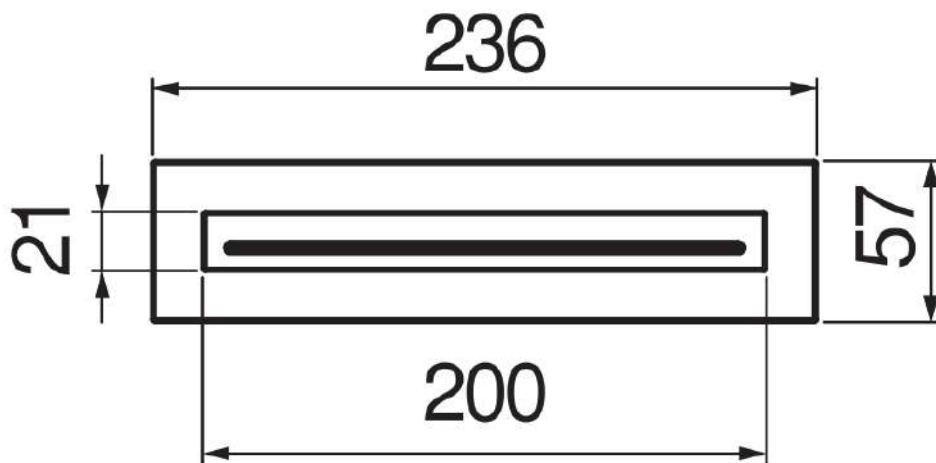

SPECIFICATIONS

Wall mounted spout

Chrome

Cascade jet

Packaging: 34,5 x 37 x 9,5 cm / 0,01213 m³ / 2 kg

FLOW RATE DIAGRAM: HOT/COLD WATER

— Cascade spout