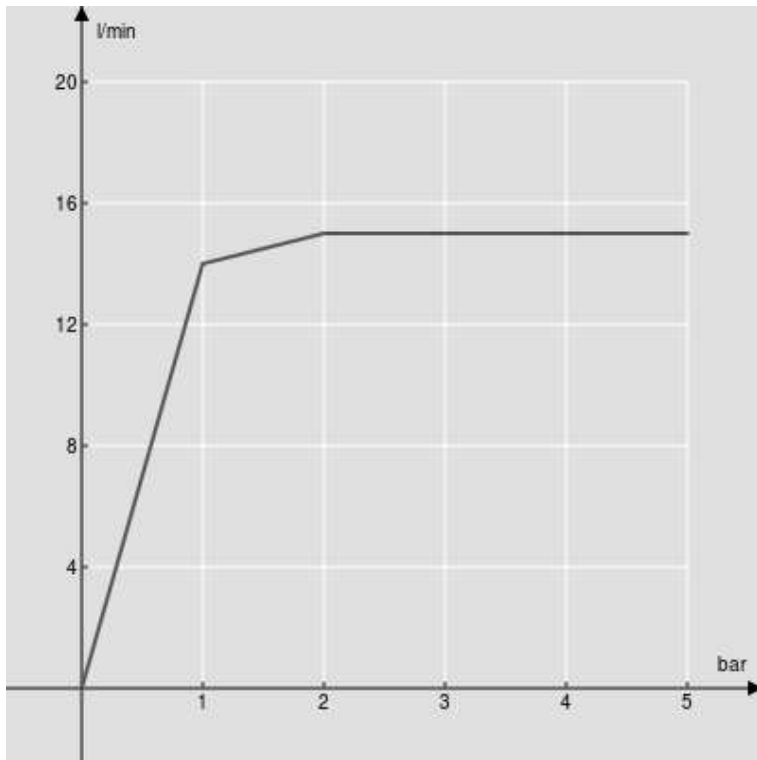

SPECIFICATIONS

Wall mounted spout

Chrome

Cascade jet

Packaging: 34,5 x 37 x 9,5 cm / 0,01213 m³ / 2 kg

FLOW RATE DIAGRAM: HOT/COLD WATER

— Cascade spout