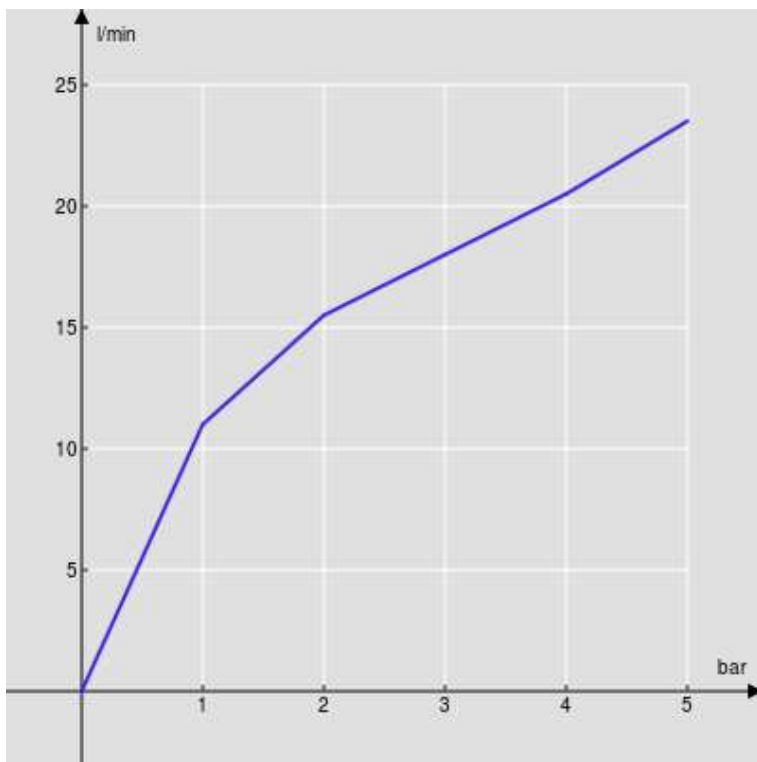

SPECIFICATIONS

Wall-mounted single control external part long spout

Velvet black

Anti limescale aerator M 22 x 1

Length of spout 200 mm

Without waste

50% two step cartridge for water saving

Packaging: 41 x 21 x 7 cm / 0,00603 m³ / 1,87 kg

CERTIFICATIONS

FLOW RATE DIAGRAM: HOT/COLD WATER

— Aerator

FLOW RATE DIAGRAM: MIXED WATER

— Aerator