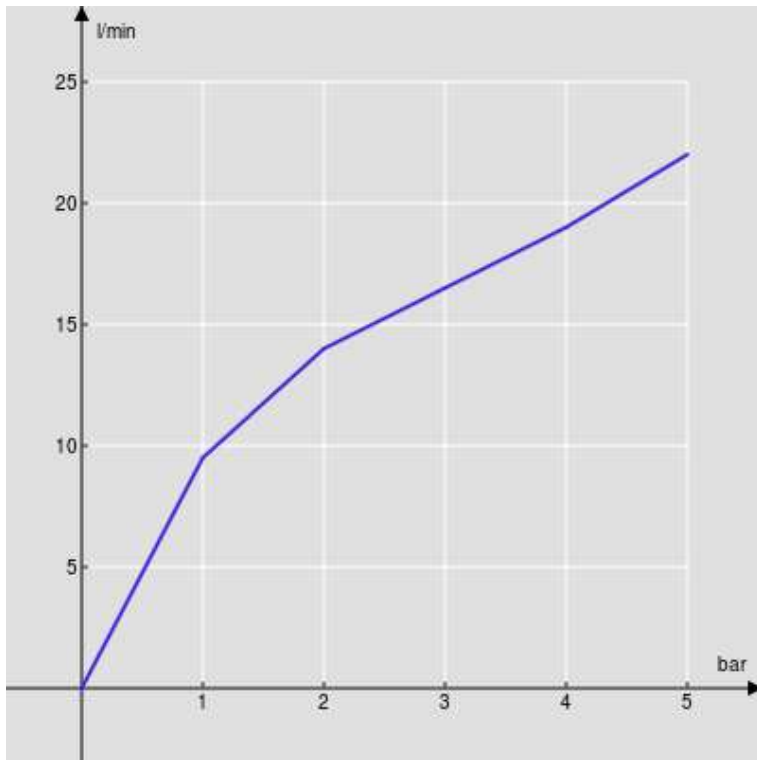

FLOW RATE DIAGRAM: HOT/COLD WATER