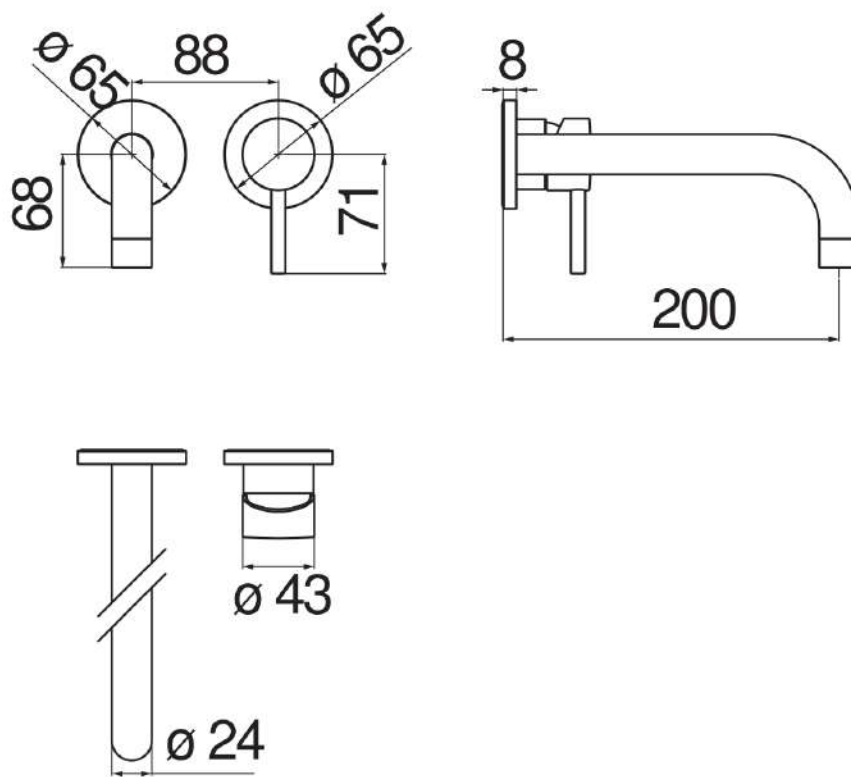

SPECIFICATIONS

Wall-mounted single control external part long spout

Velvet black

Anti limescale aerator M 22 x 1

Length of spout 200 mm

Without waste

50% two step cartridge for water saving

Packaging: 41 x 21 x 7 cm / 0,00603 m³ / 1,87 kg

CERTIFICATIONS

FLOW RATE DIAGRAM: HOT/COLD WATER

— Aerator

FLOW RATE DIAGRAM: MIXED WATER

— Aerator