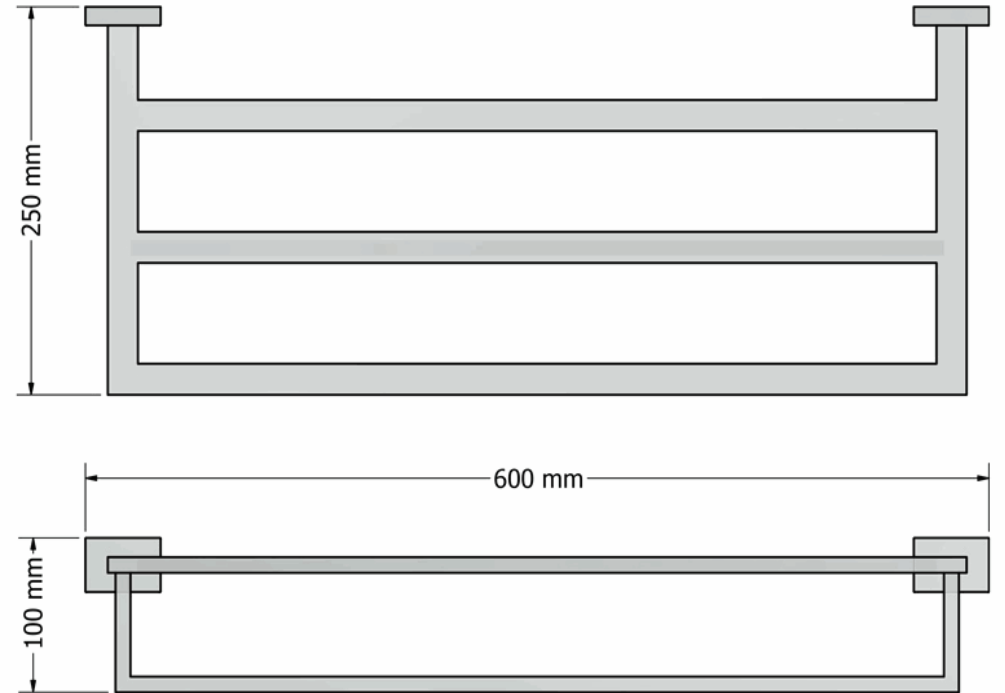

Technical Sheet

Finishing : Chrome
Metal : Brass

KATSIERIS BROS S.A.

Industry Bathroom accessories, Design & Manufacturing, Koropi Industrial Region, Loc: Poka 194 00, Koropi P.O. 27. Athens-Greece T:+30 210 6627 500, F:+30 210 6626 830
info@sanco.gr, www.sanco.gr

Environmental Management System
EAOT EN ISO 14001:2004
Cert. No 144/1/2010