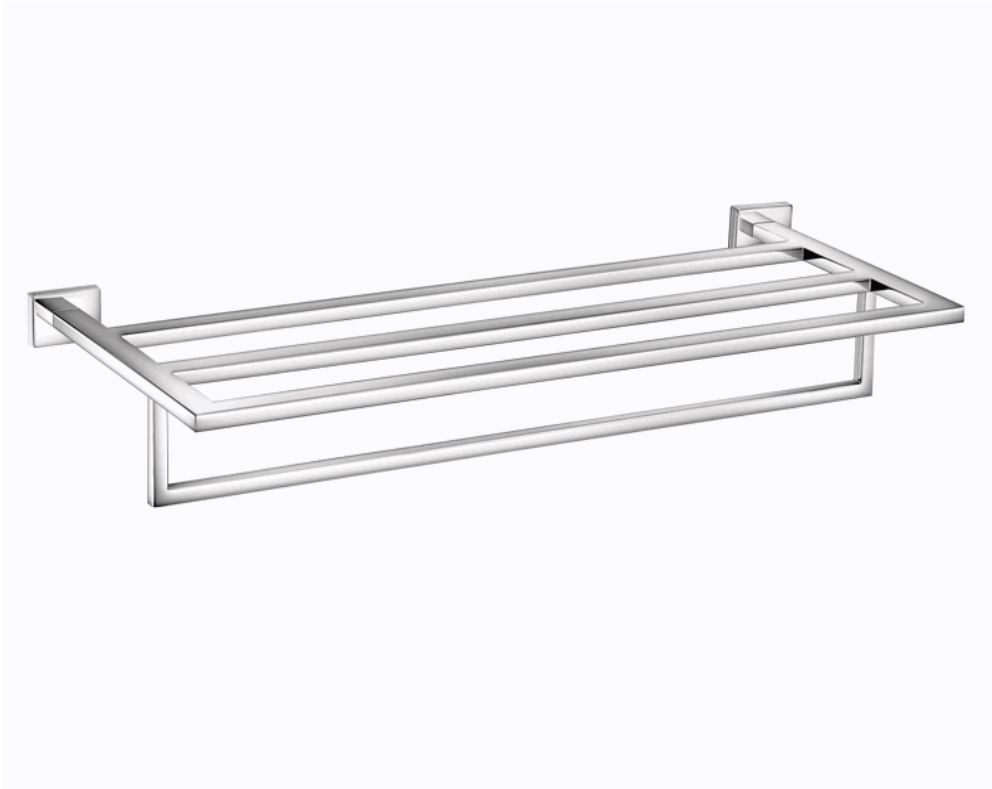

Product Description

Line : Enigma
Type : Towel Rack
Code : 00951