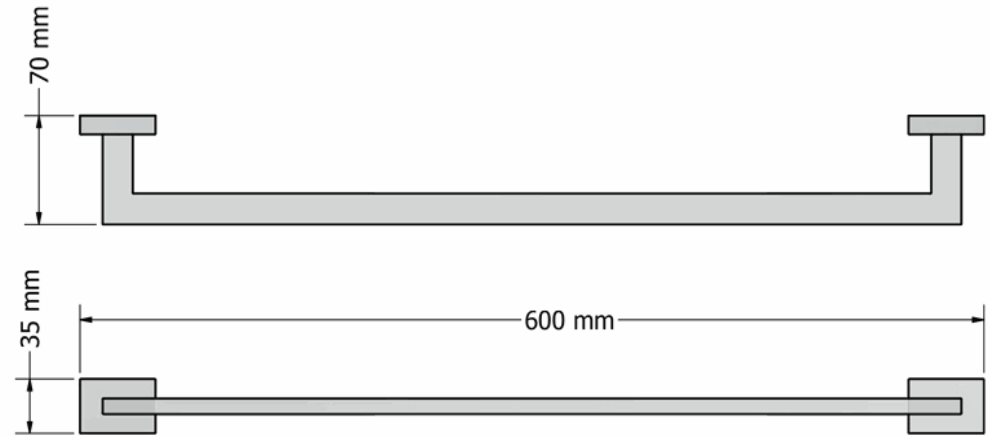

Technical Sheet

Finishing : Chrome
Metal : Brass

KATSIERIS BROS S.A.

Industry Bathroom accessories, Design & Manufacturing, Koropi Industrial Region, Loc: Poka 194 00, Koropi P.O. 27. Athens-Greece T:+30 210 6627 500, F:+30 210 6626 830
info@sanco.gr, www.sanco.gr

Environmental Management System
EAOT EN ISO 14001:2004
Cert. No 144/1/2010