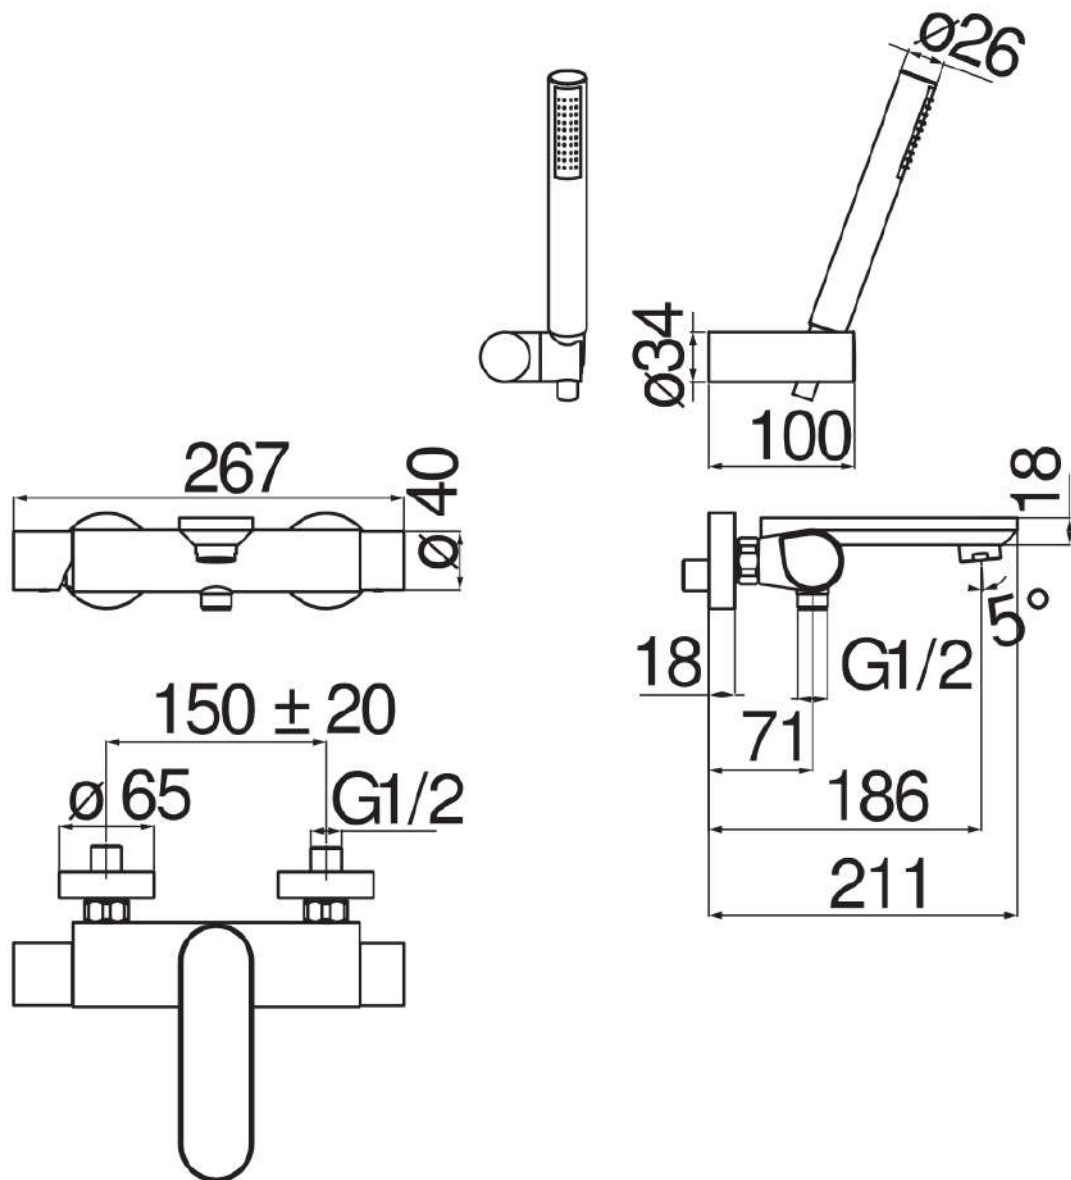

#### SPECIFICATIONS

External single control mixer tap with shower set  
Chrome  
Anti limescale aerator M 28 x 1  
Adjustable hand shower support  
Single jet hand shower and 150 cm hose  
50% two step cartridge for water saving  
Packaging: 37,1 x 23,7 x 11 cm / 0,009671 m<sup>3</sup> / 3,773 kg

#### CERTIFICATIONS

FLOW RATE DIAGRAM: HOT/COLD WATER

FLOW RATE DIAGRAM: MIXED WATER