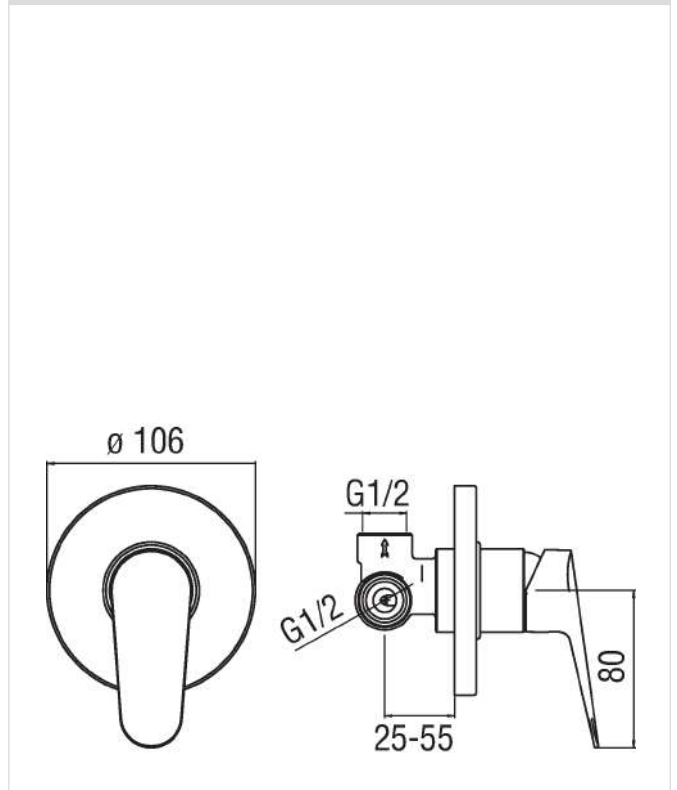

Image

Technical drawing

Specifications

- Shower
- Flush fit single control
- Chrome Finish
- 1-way outlet
- Built-in part included
- Cartridge  $\varnothing 35$  mm
- Dynamic flow limiter (-50%)
- The temperature limiter

Flow rate diagram