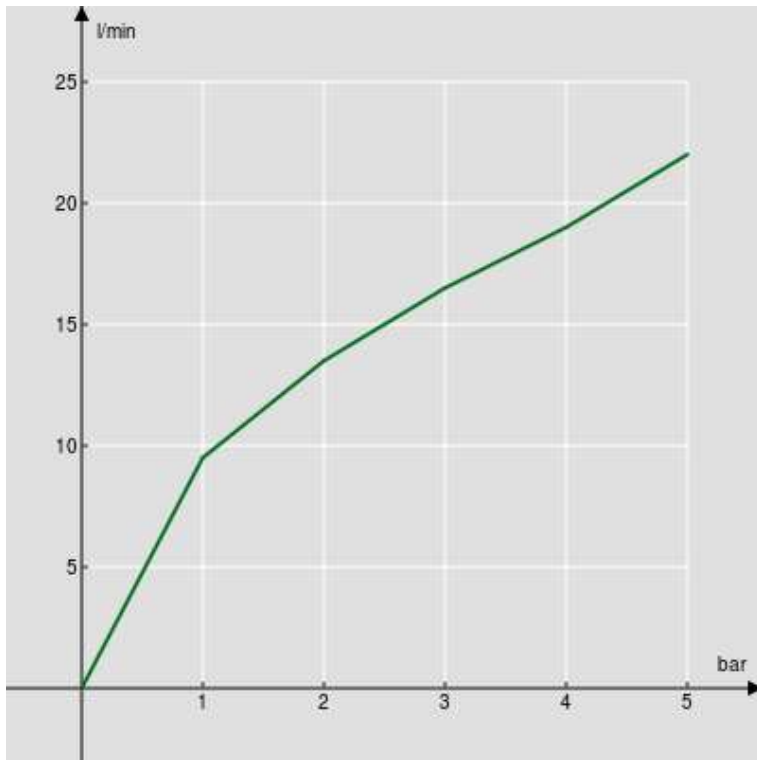

SPECIFICATIONS

Shower set with water connection

Chrome

1/2" water connection

Fixed hand shower support

Single jet hand shower and 150 cm hose

Packaging: 24 x 25 x 8 cm / 0,0048 m³ / 0,8 kg

FLOW RATE DIAGRAM: HOT/COLD WATER