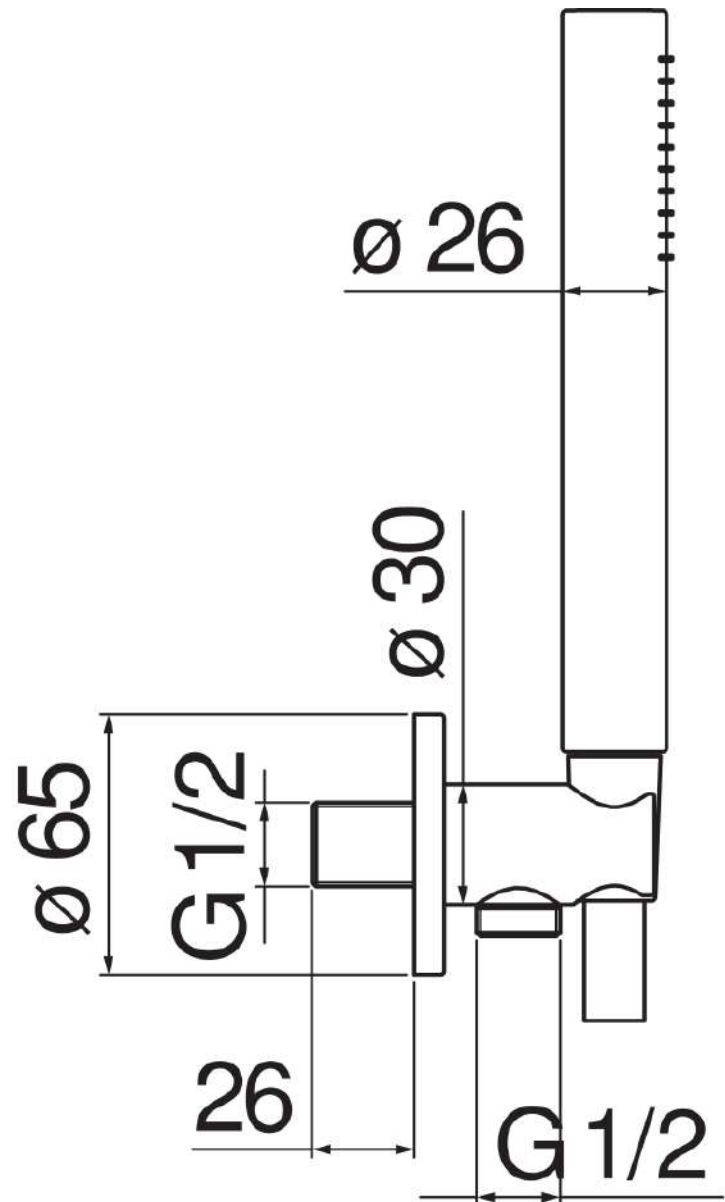

SPECIFICATIONS

Shower set with water connection

Chrome

1/2" water connection

Fixed hand shower support

Single jet hand shower and 150 cm hose

Packaging: 24 x 25 x 8 cm / 0,0048 m³ / 0,8 kg

FLOW RATE DIAGRAM: HOT/COLD WATER