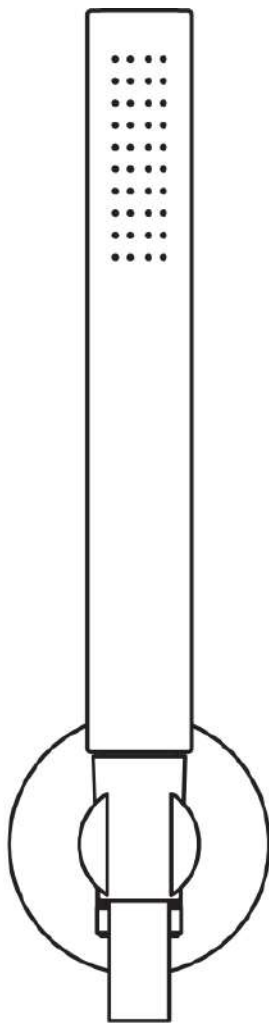

SPECIFICATIONS

Shower set with water connection

Chrome

1/2" water connection

Fixed hand shower support

Single jet hand shower and 150 cm hose

Packaging: 24 x 25 x 8 cm / 0,0048 m³ / 0,8 kg

FLOW RATE DIAGRAM: HOT/COLD WATER

— Hand shower